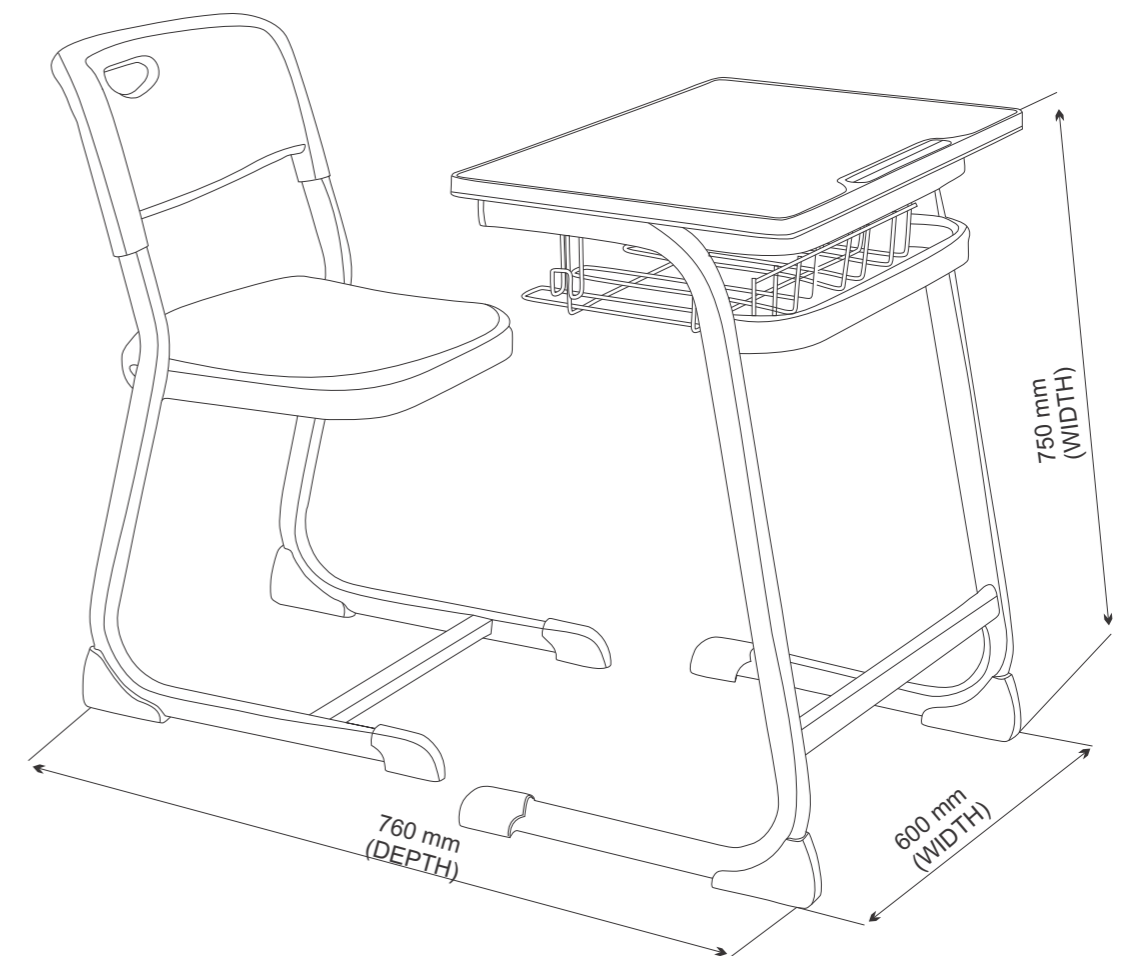

$e=mc^2$

$\sin(a)$

$=45^\circ$

Excellence at every step

Scholar-37

Scholar-37

- PVC injection moulded top
- MS powder coated frame
- Air cushioned ergonomic desk & chair
- Desk & chair with colour option (red, orange & grey)
- Tamperproof attachments
- Wire rock for book storage
- Attached bag hook with wire rock
- Available in bright colors to stimulate creativity of children
- Scratchproof easy wipe top