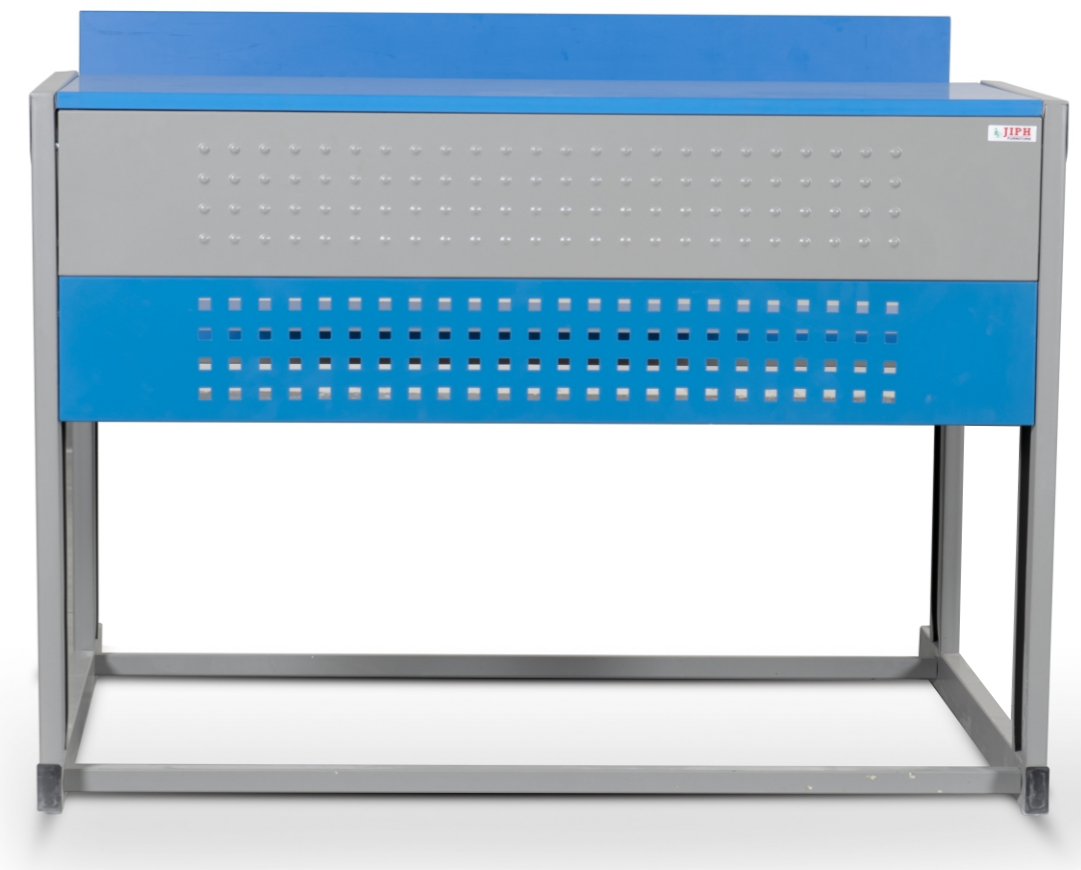

$e=mc^2$ $\sin(a)$  $=45^\circ$

Scholar-90

"Crafting quality school desks is our passion! We specialize in the meticulous manufacturing of durable and ergonomic school desks, designed to enhance the learning experience for students. Each desk is meticulously crafted using premium materials, ensuring durability and comfort for prolonged use. Our commitment to quality and functionality shines through every desk we produce, providing schools with the perfect blend of reliability and innovation. Elevate your classroom with our exceptional school desks – the benchmark of comfort and functionality!"

Excellence at every step

Scholar-90

- Elegant Single & Dual Desk cum Bench
- Durable laminated top, seat & back with rounded edges for safety
- Sturdy powder coated metallic understructure
- Provision of shelf storage
- Hooks for hanging bags
- Available in bright colors to stimulate creativity of children