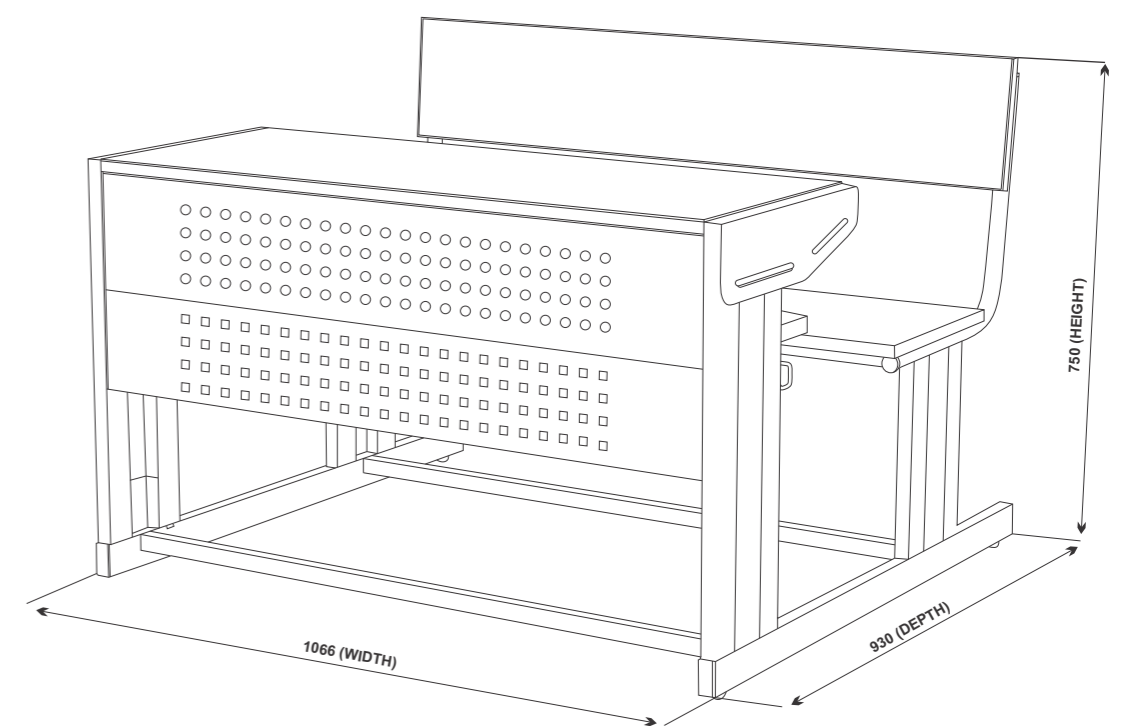

$e=mc^2$ $\sin(a)$  $=45^\circ$

Scholar-90

"Crafting quality school desks is our passion! We specialize in the meticulous manufacturing of durable and ergonomic school desks, designed to enhance the learning experience for students. Each desk is meticulously crafted using premium materials, ensuring durability and comfort for prolonged use. Our commitment to quality and functionality shines through every desk we produce, providing schools with the perfect blend of reliability and innovation. Elevate your classroom with our exceptional school desks – the benchmark of comfort and functionality!"

Excellence at every step

Scholar-90

- Elegant Single & Dual Desk cum Bench
- Durable laminated top, seat & back with rounded edges for safety
- Sturdy powder coated metallic understructure
- Provision of shelf storage
- Hooks for hanging bags
- Available in bright colors to stimulate creativity of children