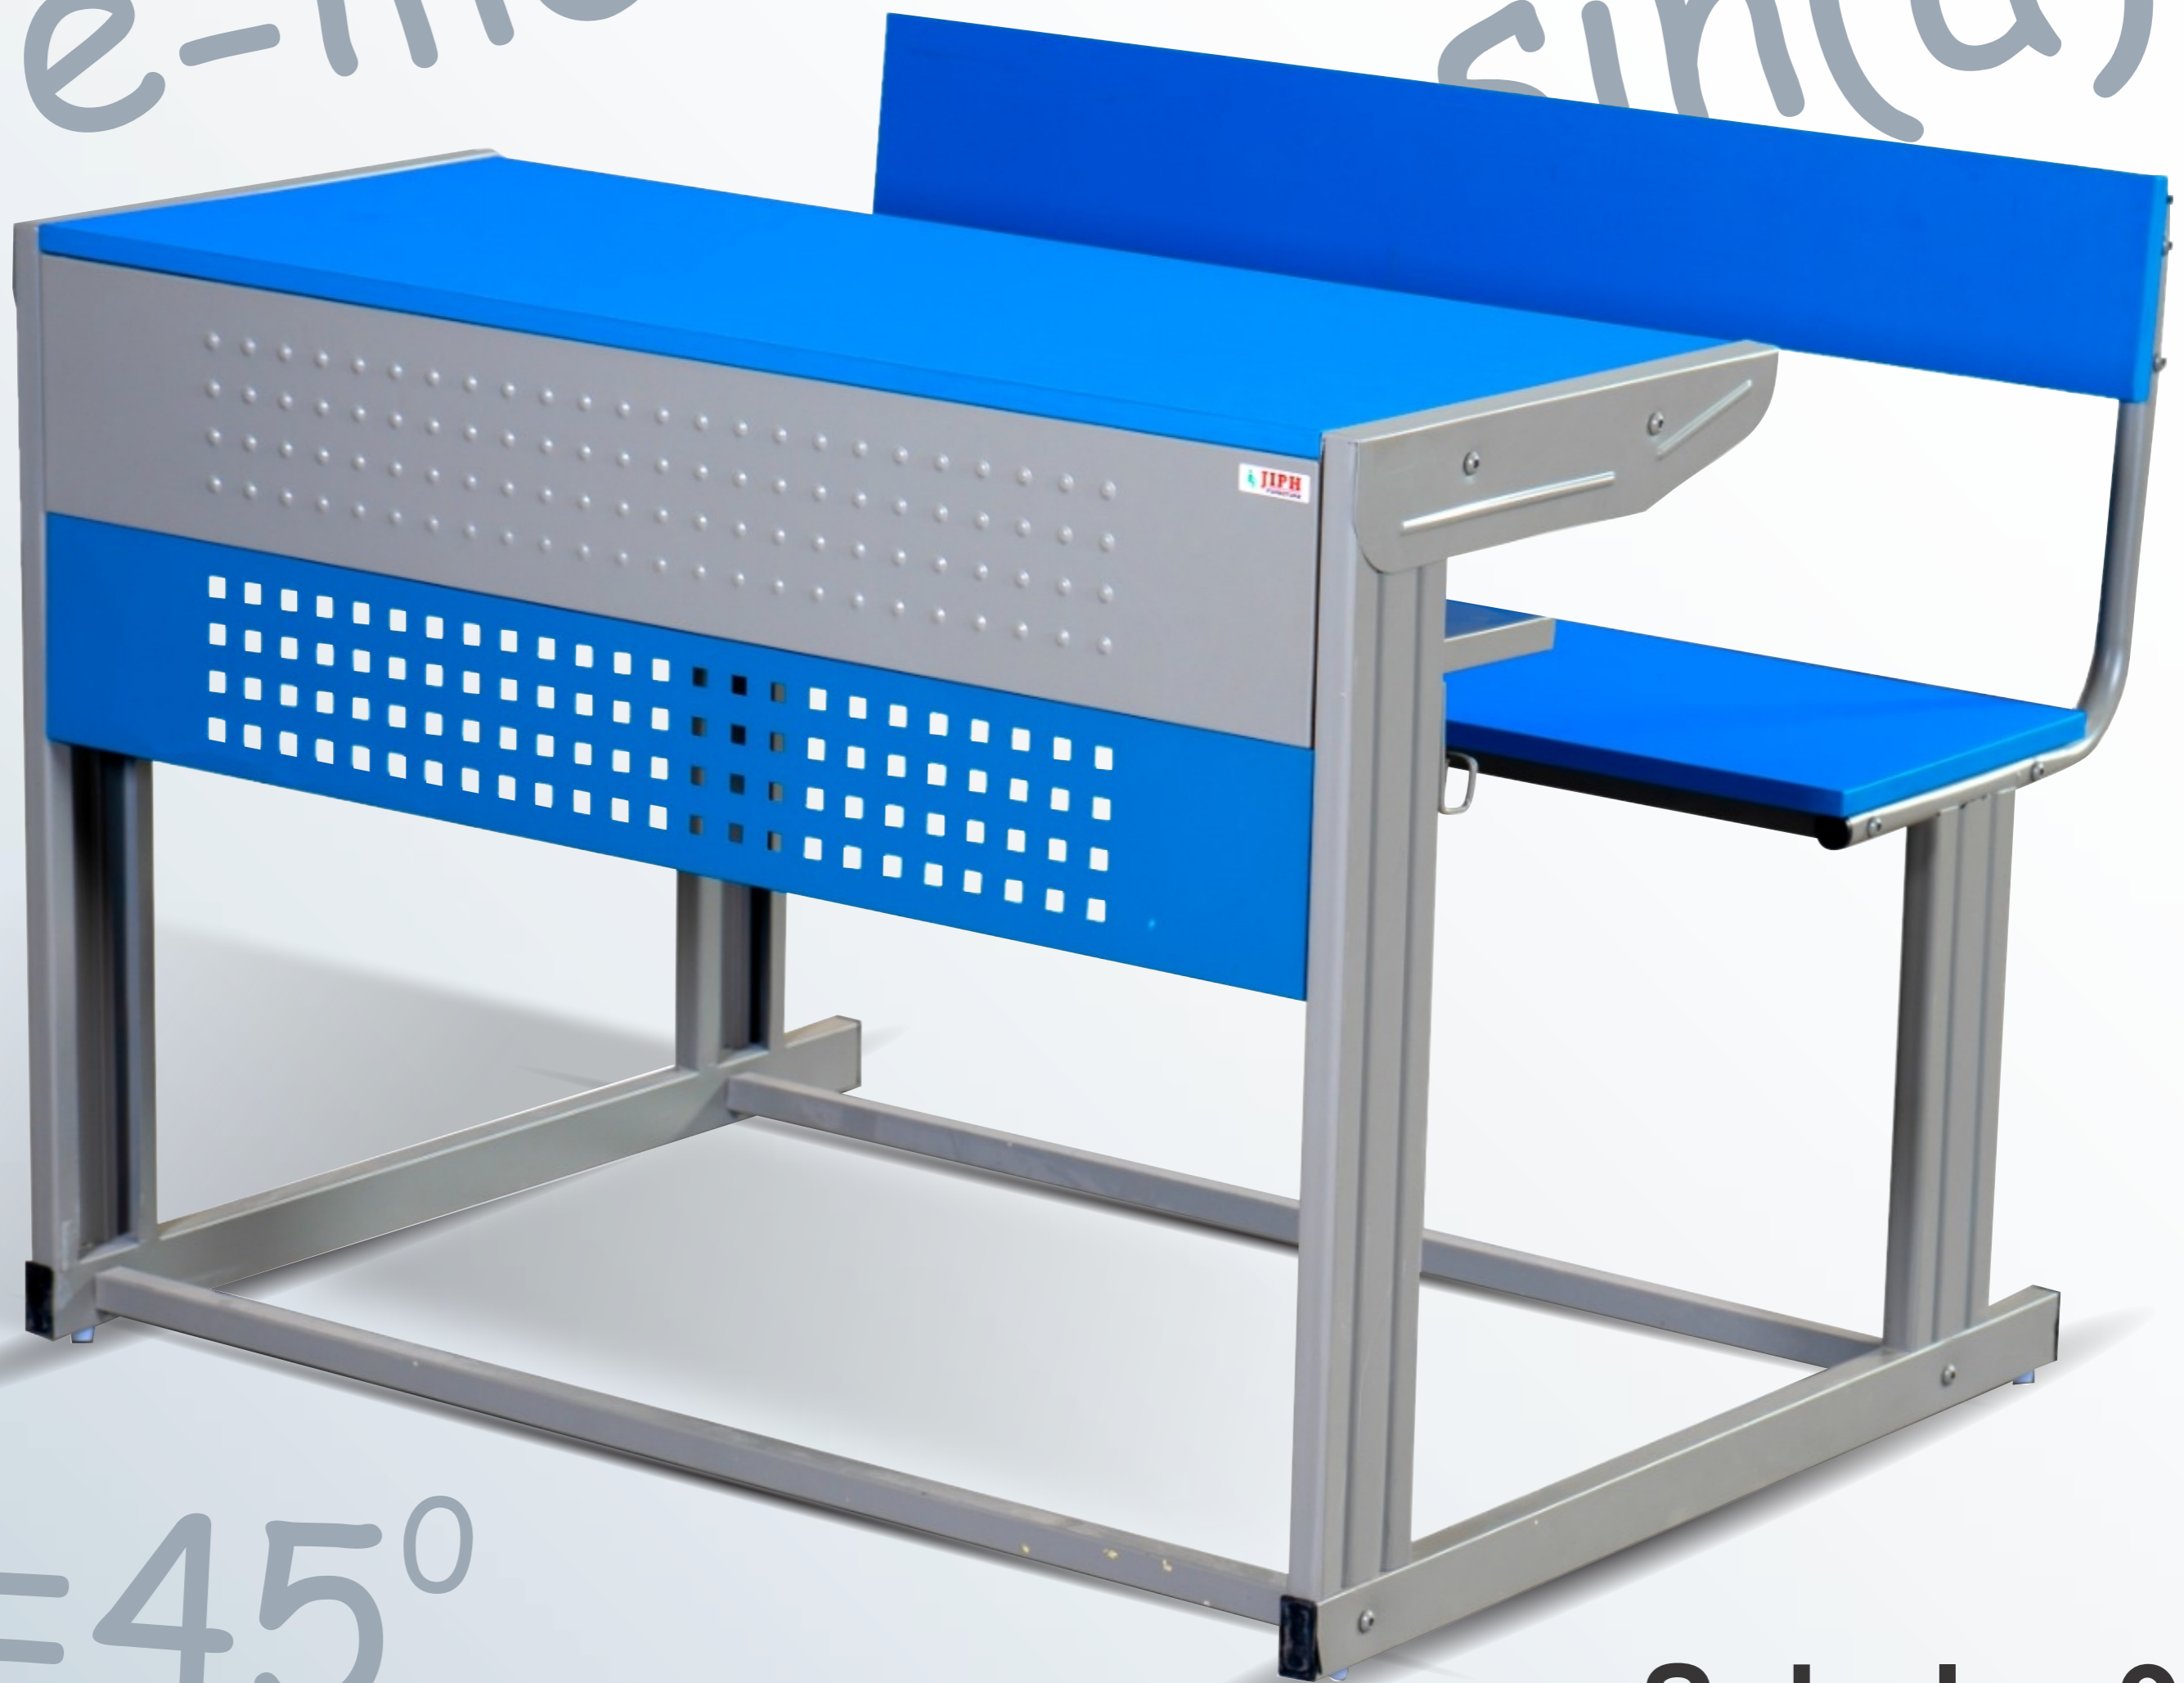

$e=mc^2$ $\sin(a)$  $=45^\circ$

Scholar-90

"Crafting quality school desks is our passion! We specialize in the meticulous manufacturing of durable and ergonomic school desks, designed to enhance the learning experience for students. Each desk is meticulously crafted using premium materials, ensuring durability and comfort for prolonged use. Our commitment to quality and functionality shines through every desk we produce, providing schools with the perfect blend of reliability and innovation. Elevate your classroom with our exceptional school desks – the benchmark of comfort and functionality!"

Excellence at every step

Scholar-90

- Elegant Single & Dual Desk cum Bench
- Durable laminated top, seat & back with rounded edges for safety
- Sturdy powder coated metallic understructure
- Provision of shelf storage
- Hooks for hanging bags
- Available in bright colors to stimulate creativity of children